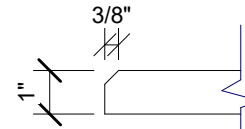

1 SIDE VIEW
1" = 1' 0"

2 EDGE DETAIL
3" = 1' 0"

3 PLAN VIEW
1" = 1' 0"

4 END VIEW
1" = 1' 0"

123 Columbia Court N. Chaska, MN 55318
www.acousticalsurfaces.com
1-800-854-2948

PRODUCT LINE: 1" Envirocoustic Design Panels - 2ft x 4ft - Beveled Edge - Panes