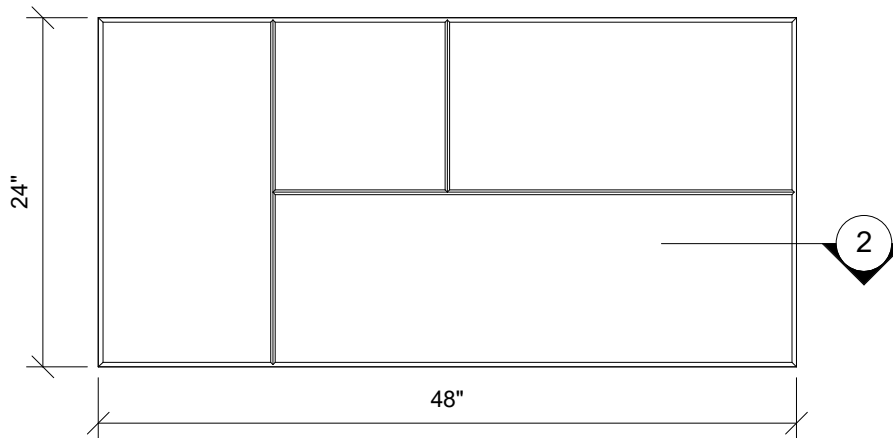

1 SIDE VIEW
1" = 1' 0"

2 EDGE DETAIL
3" = 1' 0"

3 PLAN VIEW
1" = 1' 0"

4 END VIEW
1" = 1' 0"

123 Columbia Court N. Chaska, MN 55318
www.acousticalsurfaces.com
1-800-854-2948

PRODUCT LINE: 1" Envirocoustic Design Panels - 2ft x 4ft - Beveled Edge - Panes